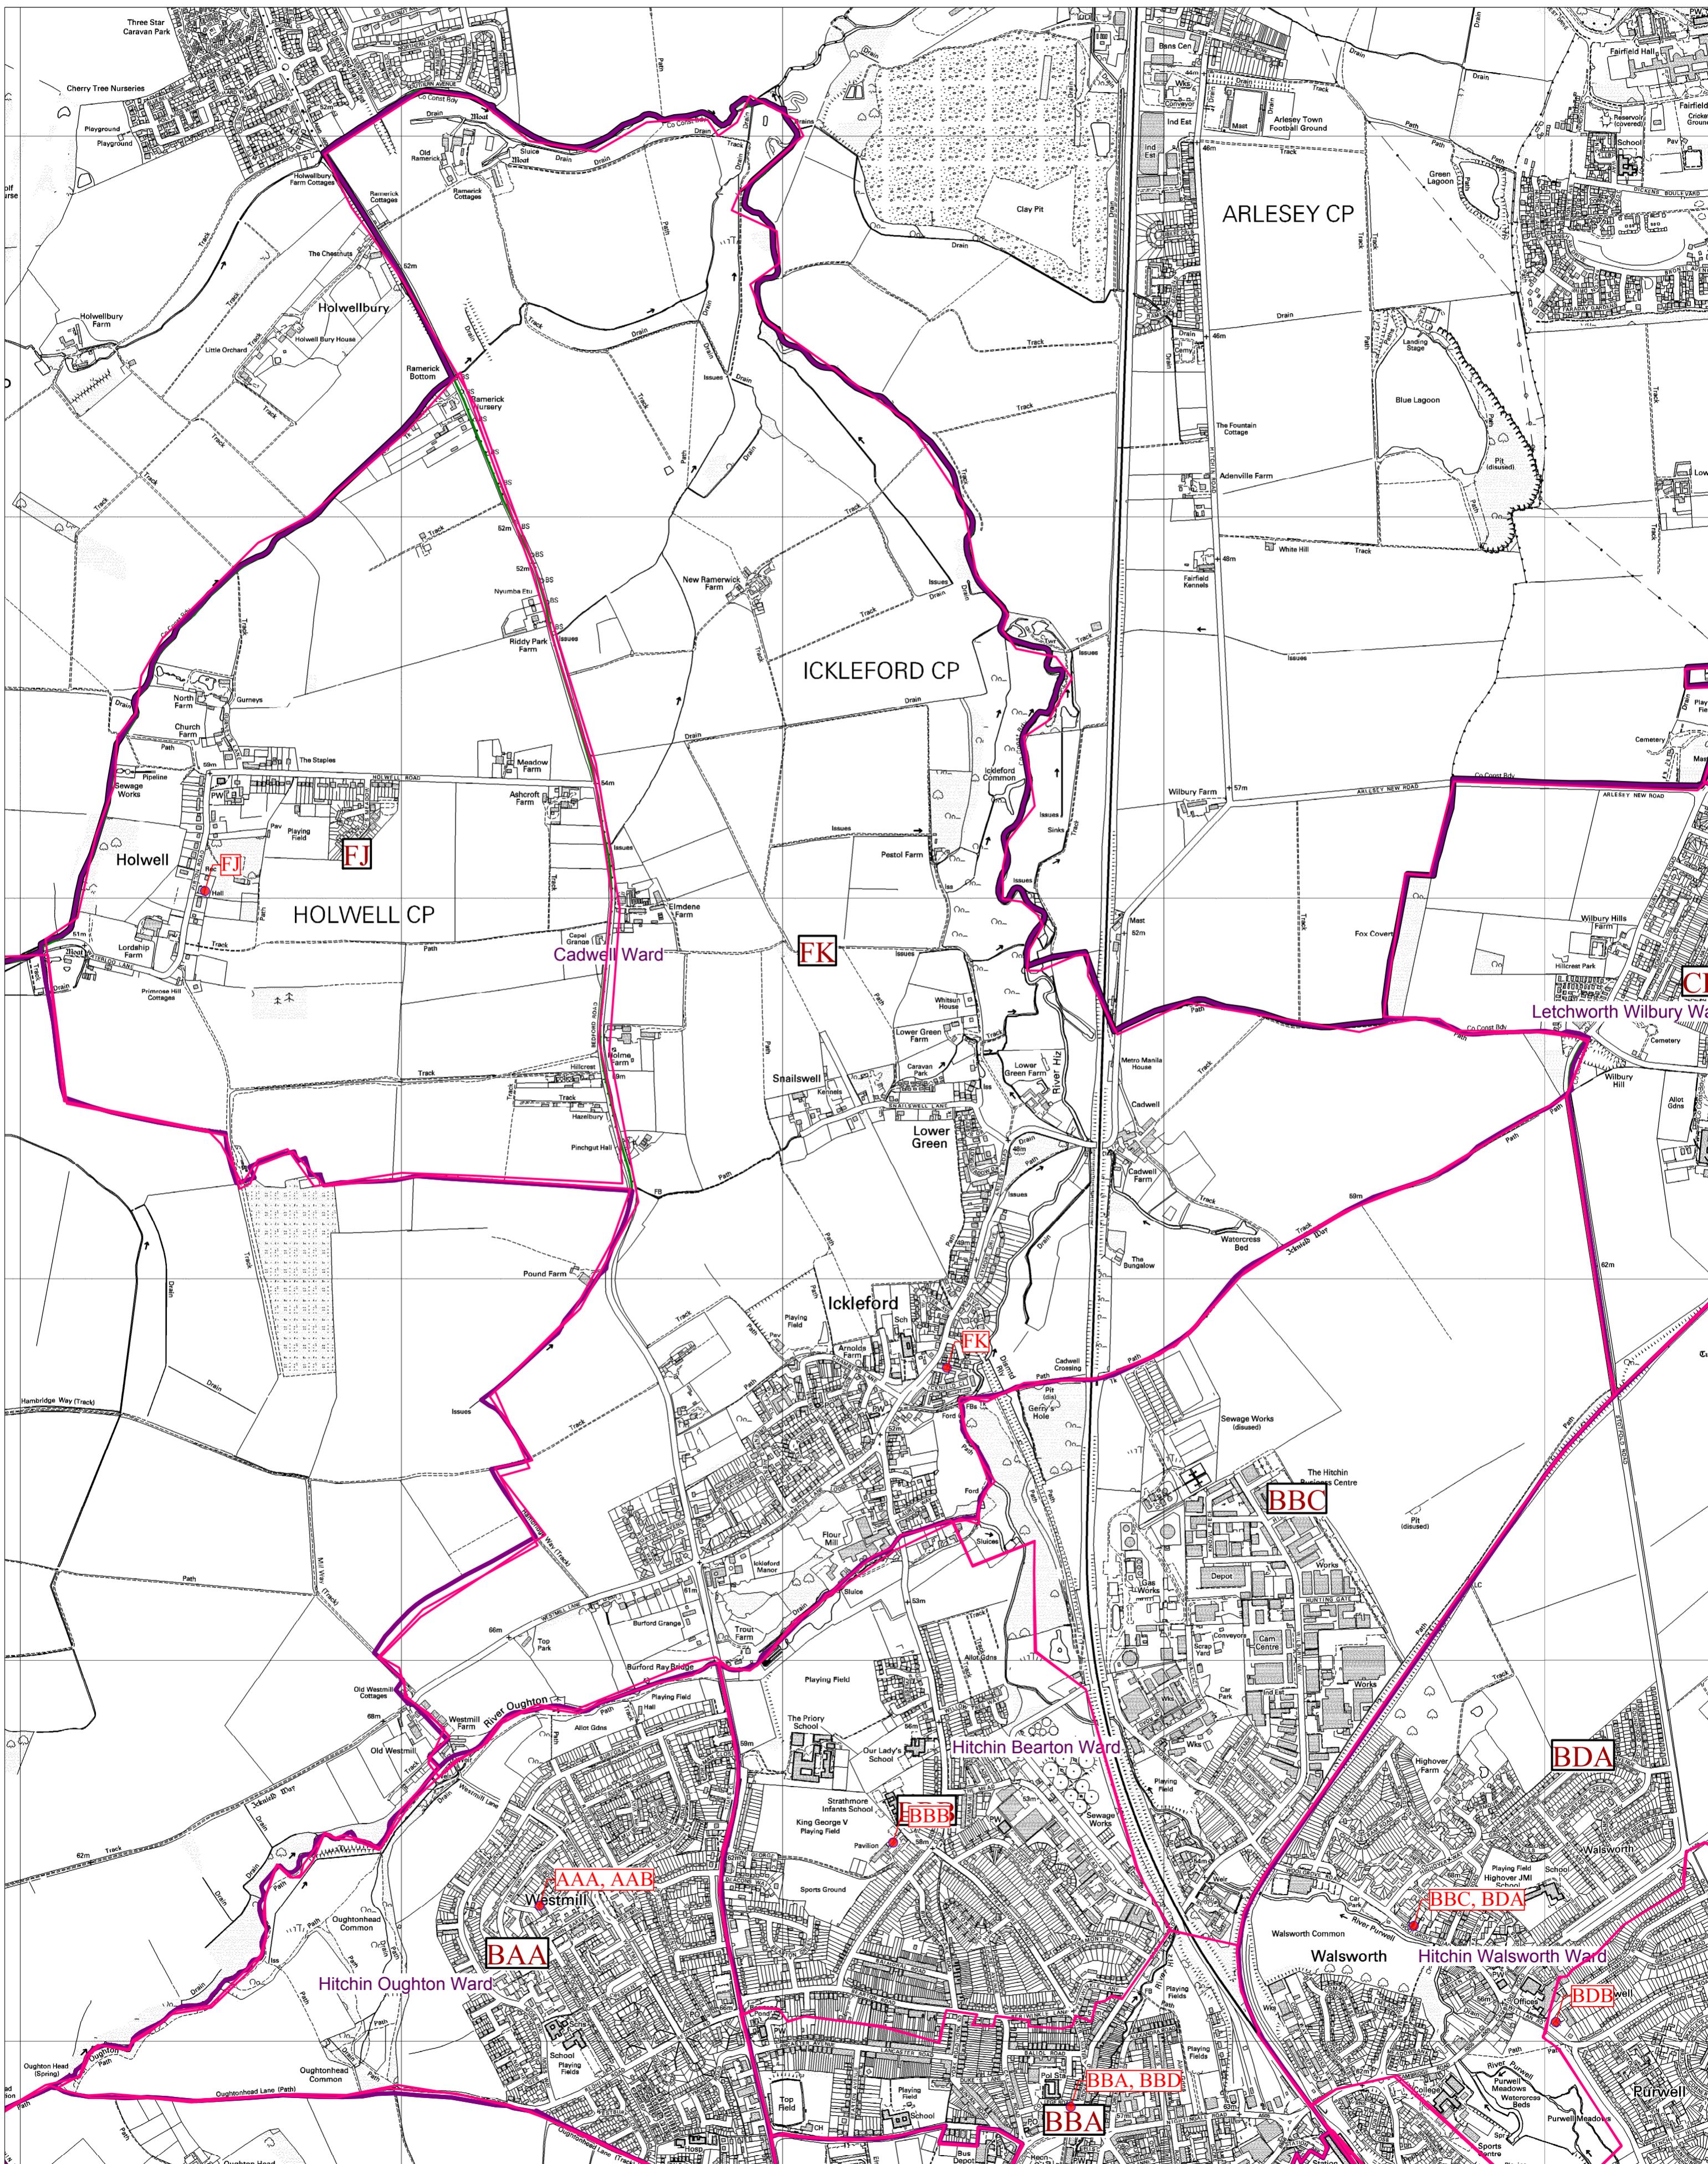

## Polling Area - FJ and FK

Scale: 1:?  
Date: 23:10:13